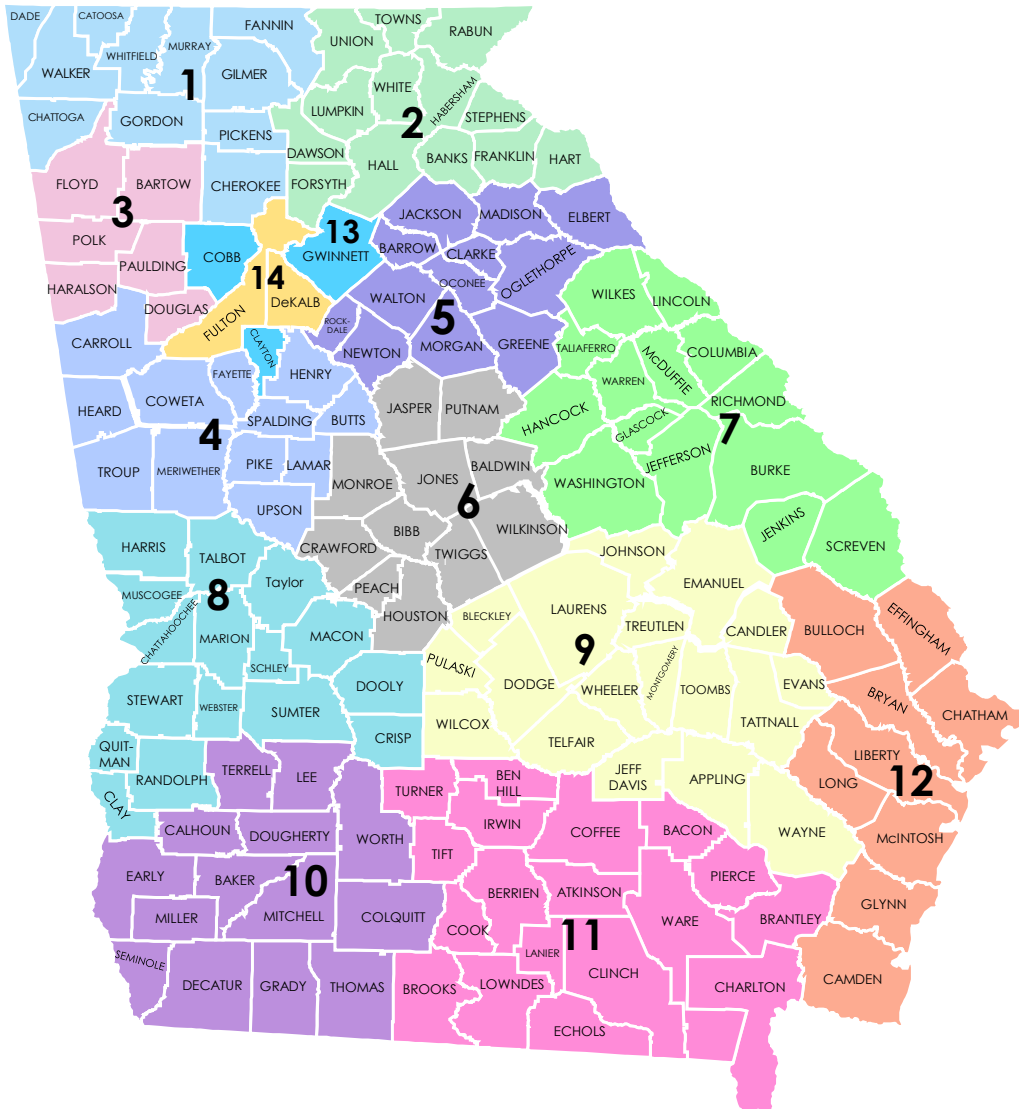

DFCS Regions | Child Welfare

Region 1: Danny Nuckolls

Catoosa, Chattooga, Cherokee, Dade, Fannin, Gilmer, Gordon, Murray, Pickens, Walker, Whitfield

Region 2: Latisha Flesher

Banks, Dawson, Forsyth, Franklin, Habersham, Hall, Hart, Lumpkin, Rabun, Stephens, Towns, Union, White

Region 3: Jennifer Brogdon

Bartow, Douglas, Floyd, Haralson, Paulding, Polk

Region 4: Jason Airman

Butts, Carroll, Coweta, Fayette, Heard, Henry, Lamar, Meriwether, Pike, Spalding, Troup, Upson

Region 5: Vacant

Barrow, Clarke, Elbert, Greene, Jackson, Madison, Morgan, Newton, Oconee, Oglethorpe, Rockdale, Walton

Region 6: Shay Thornton

Baldwin, Bibb, Crawford, Houston, Jasper, Jones, Monroe, Peach, Putnam, Twiggs, Wilkinson

Region 12: Vacant

Bryan, Bulloch, Camden, Chatham, Effingham, Glynn, Liberty, Long, McIntosh

Region 13: Travis Moses

Clayton, Cobb, Gwinnett

Region 14: Kristen Toliver

DeKalb, Fulton

Regional Directors noted in Blue